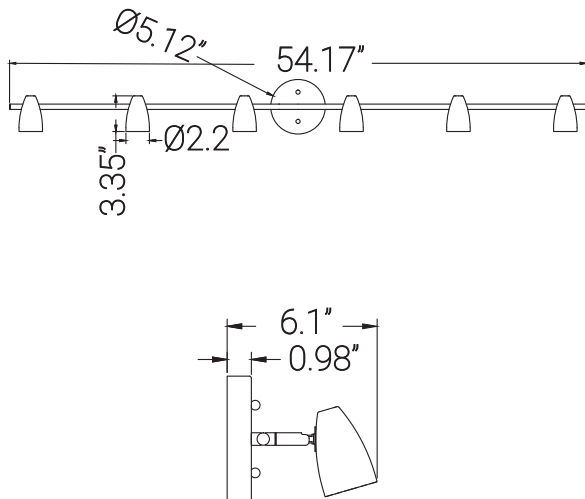

45064-SU

FIX/TRL/6H/54"/BN

FIX/TRL/6H/54"/BN Straight Track Light Fixture 6 Heads 54"
GU10 Base Brushed Nickel

Project: _____
Type: _____
Catalog #: _____
Date: _____
Comments: _____

Technical Specifications

Electrical

Max Wattage	50
Base	GU10
Volts	120
Number Of Lights	6
Bulb Included	False
Application	Architectural

Ratings / Certifications

Safety Certification	FALSE
Use Location	Indoor
Fixture Technology	Non LED
Warranty	2 Years