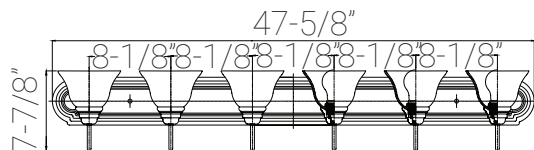

45445-SU

B648D/BN/AL

B648D/BN/AL 6 LITE 48" SCONCE FIXTURE SUNLITE

Project: _____
Type: _____
Catalog #: _____
Date: _____
Comments: _____

Technical Specifications

Photometrics

Max Wattage	60
Base	E26
Volts	120
Number Of Lights	6
Bulb Included	FALSE
Application	Residential