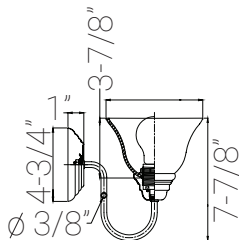

45445-SU

B648D/BN/AL

B648D/BN/AL 6 LITE 48" SCONCE FIXTURE SUNLITE

Project: _____
Type: _____
Catalog #: _____
Date: _____
Comments: _____

Technical Specifications

Photometrics

Max Wattage	60
Base	E26
Volts	120
Number Of Lights	6
Bulb Included	FALSE
Application	Residential

Ratings / Certifications

Safety Certification	UL Listed
Use Location	Indoor
Fixture Technology	Incandescent
Warranty	2 Years

Construction

Fixture Material	Metal & Glass
Fixture Finish	Brushed Nickel
Lens Material	Glass
Lens Finish	Alabaster
Shape	Retaguler
Mounting	Wall