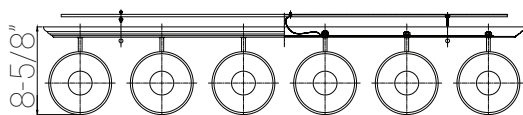

45445-SU

B648D/BN/AL

B648D/BN/AL 6 LITE 48" SCONCE FIXTURE SUNLITE

Project: _____
Type: _____
Catalog #: _____
Date: _____
Comments: _____

Technical Specifications

Photometrics

Max Wattage	60
Base	E26
Volts	120
Number Of Lights	6
Bulb Included	FALSE
Application	Residential