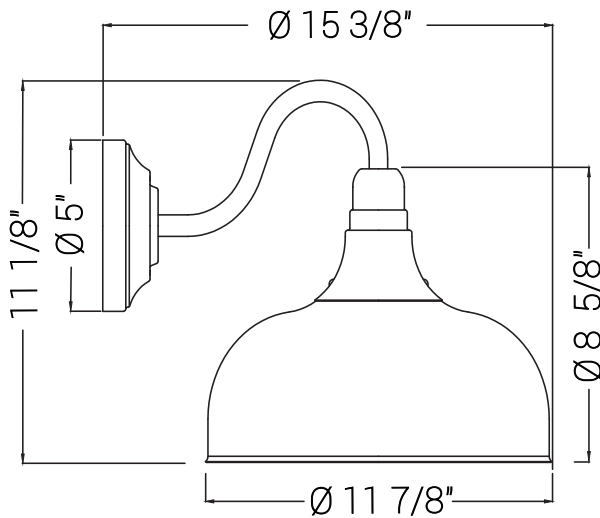

46068-SU

FIX/GN/E26/WHITE

Gooseneck Rustic Barn Light Fixture, Wall Mount, Medium Base (E26) Socket, Standard A19 Bulb Required (60W Max), 12 Inch, Indoor and Outdoor Use, UL Listed Wet Location White

Project: _____
Type: _____
Catalog #: _____
Date: _____
Comments: _____

Technical Specifications

Electrical

| | |
|------------------|------------------------|
| Max Wattage | 60 |
| Base | E26 |
| Volts | 120 |
| Number Of Lights | 1 |
| Bulb Included | FALSE |
| Application | Commercial/Residential |