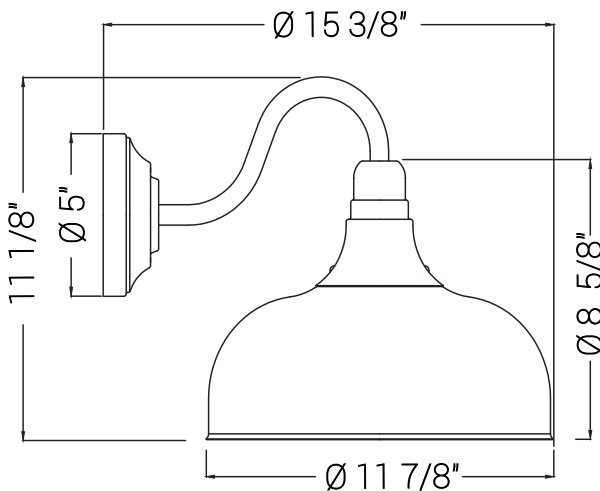

# 46069-SU

FIX/GN/E26/RED

Gooseneck Rustic Barn Light Fixture, Wall Mount, Medium Base (E26) Socket, Standard A19 Bulb Required (60W Max), 12 Inch, Indoor and Outdoor Use, UL Listed Wet Location Red

Project: \_\_\_\_\_  
Type: \_\_\_\_\_  
Catalog #: \_\_\_\_\_  
Date: \_\_\_\_\_  
Comments: \_\_\_\_\_

## Technical Specifications