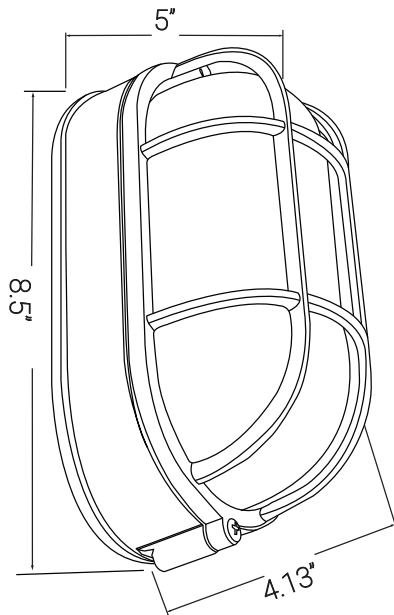

# 47030-SU

**sunlite**

ODI1030

Oval Wall Mount Outdoor Fixture, 60 Watts Max, 120 Volts, Outdoor, UL Listed, White, For Carport, Commercial & Garage

Project: \_\_\_\_\_  
Type: \_\_\_\_\_  
Catalog #: \_\_\_\_\_  
Date: \_\_\_\_\_  
Comments: \_\_\_\_\_