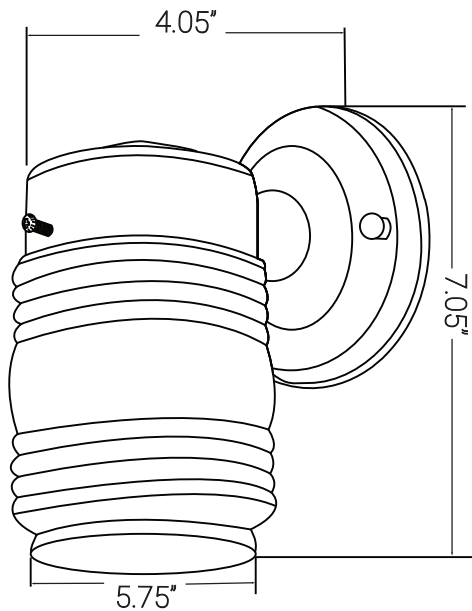

47040-SU

OD11040

Wall Mount Outdoor Jar Fixture, 60 Watts Max, Medium Base Socket (E26), 120 Volts, Outdoor, UL Listed, Black, For Residential & Commercial Use

Project: _____
Type: _____
Catalog #: _____
Date: _____
Comments: _____

Technical Specifications

Electrical

Max Wattage	100
Base	E26
Volts	120
Number Of Lights	1
Bulb Included	FALSE
Application	Residential

Ratings / Certifications

Safety Certification	UL Listed
Use Location	Outdoor
Fixture Technology	Incandescent
Warranty	2 Years