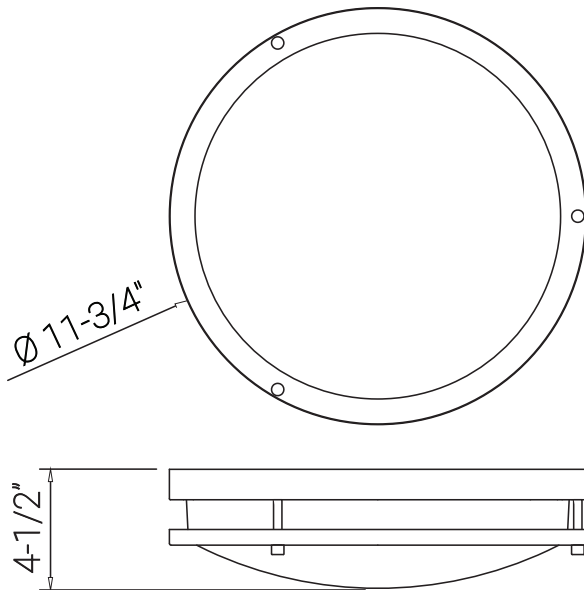

49052-SU

LFX/DCO12/BK/36W

12" BLACK 5SCT 27/30K/35/40K/50K
LED Decorative Fixture Dimmable

Project: _____
Type: _____
Catalog #: _____
Date: _____
Comments: _____

Technical Specifications

Photometrics

Lumen	1300/1370/1400/1430/1630
Emitted Color	CCT Selectable
Color Temp	27K/30K/35K/40K/50K
Color Rendering Index (CRI)	80
Beam Angle	140
Lifespan	30000