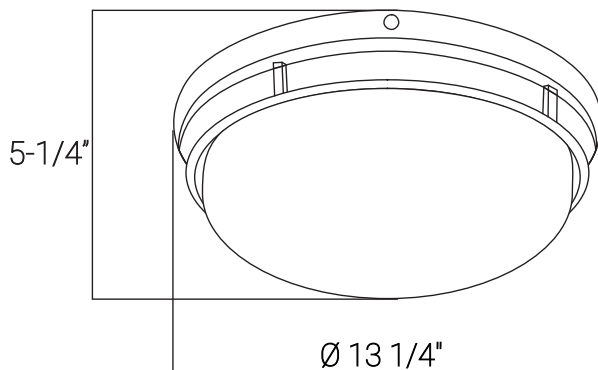

49064-SU

sunlite

LFX/DBN13/EL/FR/20W/MV/30K

LED Dome Ceiling Light Fixture, 20 Watts (60W Equivalent), 1400 Lumens, Brushed Nickel Finish, Frosted Glass Shade, 50,000 Hour Life Span, 30K - Warm White 13 Inch

Project: _____
Type: _____
Catalog #: _____
Date: _____
Comments: _____

Technical Specifications

Photometrics

Lumen	1400
Emitted Color	Warm White
Color Temp	3000K
Color Rendering Index (CRI)	80
Beam Angle	120°
Lifespan	50000