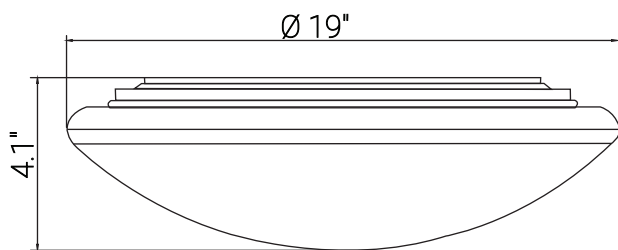

49120-SU

sunlite

LFX/MU/19"/MW/SCT

19-Inch Decorative Mushroom Ceiling Fixture, Power Selectable 24/28/32W, Color Selectable 30/40/50K, 90 CRI, ETL Listed, For Entryways, Hallways & Residential Use

Project: _____
Type: _____
Catalog #: _____
Date: _____
Comments: _____

Technical Specifications

Photometrics

Lumen	2240/1960/1680
Emitted Color	CCT Selectable
Color Temp	30K/40K/50K
Color Rendering Index (CRI)	90
Beam Angle	100°
Lifespan	50000

Electrical

Watt	24/28/32
Input Voltage	120
Power Factor	0.9
Dimmable	Forward Phase (Triac or Incandescent)