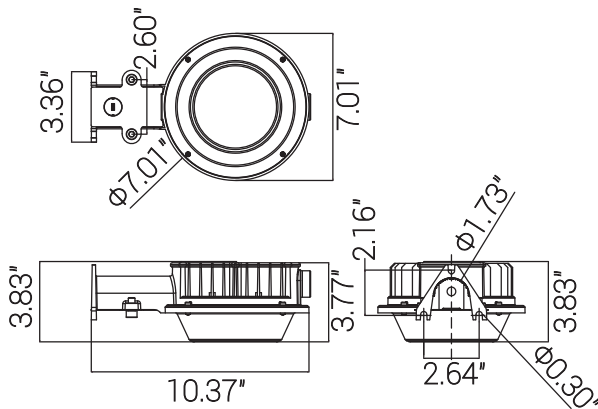

49148-SU

LFX/RL/MW/SCT/PC

LED Roadway Security Light with Photo Control Fixture, Pole Mount, Selectable 36W/48W/60W Power, 7500 Lmns, Selectable 30K/40K/50K Color, UL Listed, Dimmable, Roadway, Commercial Use

Project: _____
Type: _____
Catalog #: _____
Date: _____
Comments: _____

Technical Specifications

Photometrics

Lumen	4500/6000/7500
Emitted Color	CCT Selectable
Color Temp	30K/40K/50K
Color Rendering Index (CRI)	80+
Beam Spread	140°
Lifespan	50000