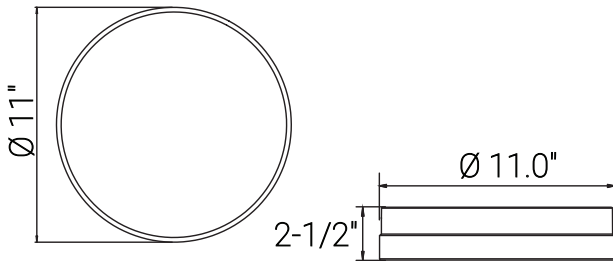

49154-SU

sunlite

LFX/R/GL/20W/5SCT/BN

11" Modern Round Flush Mount Ceiling Light Fixture, 20 Watts, Color Selectable 27K/30K/35K/40K/50K, 1000 Lumens, Dimmable, ETL Listed, Brushed Nickel, For Office, Bedroom & Kitchen Use

Project: _____
Type: _____
Catalog #: _____
Date: _____
Comments: _____

Technical Specifications

Photometrics

Lumen	1000
Emitted Color	CCT Selectable
Color Temp	27K/30K/35K/40K/50K
Color Rendering Index (CRI)	80
Beam Angle	120°
Lifespan	50000