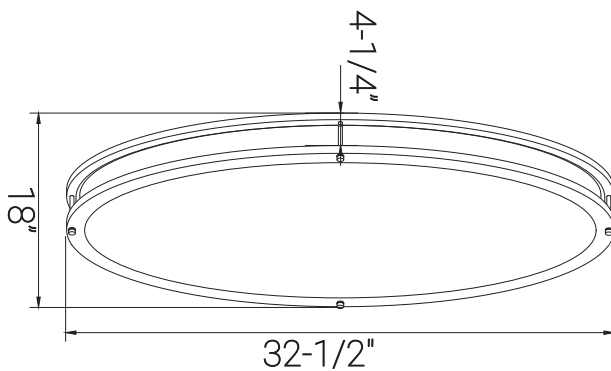

49175-SU

LFX/DCO32/OVAL/BLK/35W/SCT

32" Oval Double Band Trim Flush Mount Light Fixture, 35 Watts, 3000 Lumens, Color Selectable 30K/40K/50K, Dimmable, ETL Listed, Energy Star, Matte Black, For Commercial & Residential Use

Project: _____
Type: _____
Catalog #: _____
Date: _____
Comments: _____

Technical Specifications

Photometrics

Lumen	3000
Emitted Color	CCT Selectable
Color Temp	30K/40K/50K
Color Rendering Index (CRI)	80
Beam Angle	
Lifespan	50000