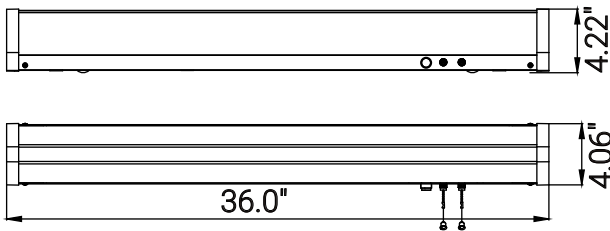

49189-SU

sunlite

SF/BL/LN/36/45/83S/120/WH

LED Linear Bed Light Fixture, 15W/30W/45W, Color Selectable 30K/40K/50K, 1675-5311 Lumens, Dimmable, DLC & ETL Listed, 120V, 3-Way Switching (Up/Down), 116 Degree Beam Angle, White

Project: _____
Type: _____
Catalog #: _____
Date: _____
Comments: _____

Technical Specifications

Photometrics

Lumen	1794/3590/5311
Emitted Color	CCT Selectable
Color Temp	30K/40K/50K
Color Rendering Index (CRI)	80
Beam Spread	116°
Lifespan	50000