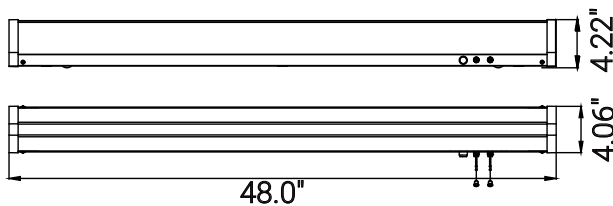

49190-SU

SF/BL/LN/48/60/83S/120/WH

LED Linear Bed Light Fixture, 20W/40W/60W, Color Selectable 30K/40K/50K, 2218-6958 Lumens, Dimmable, DLC & ETL Listed, 120V, 3-Way Switching (Up/Down), 116 Degree Beam Angle, White

Project: _____
Type: _____
Catalog #: _____
Date: _____
Comments: _____

Technical Specifications

Photometrics

Lumen	2348/4697/6958
Emitted Color	CCT Selectable
Color Temp	30K/40K/50K
Color Rendering Index (CRI)	80
Beam Spread	116°
Lifespan	50000