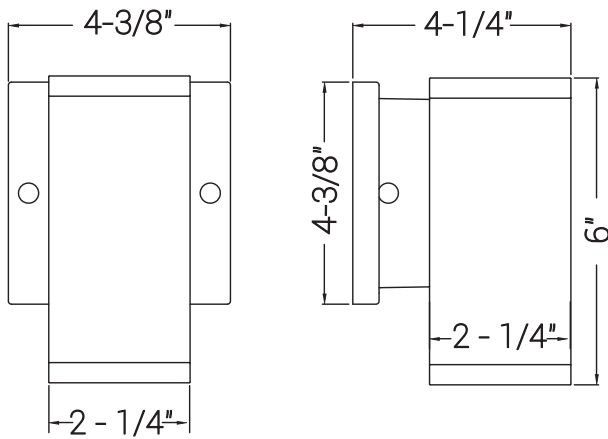

49204-SU

LFX/DOD/T/6/12W/3SCT

6-Inch LED Outdoor Tubular Wall Sconce Light Fixture, 12W, 1000 Lmns, Color Selectable 30K/40K/50K, Dimmable, ETL Listed, Up or Down Wall Mount, Brushed Nickel, Residential, Commercial Use

Project: _____
Type: _____
Catalog #: _____
Date: _____
Comments: _____

Technical Specifications

Photometrics

Lumen	1000
Emitted Color	CCT Selectable
Color Temp	30K/40K/50K
Color Rendering Index (CRI)	80+
Beam Spread	133°
Lifespan	50000