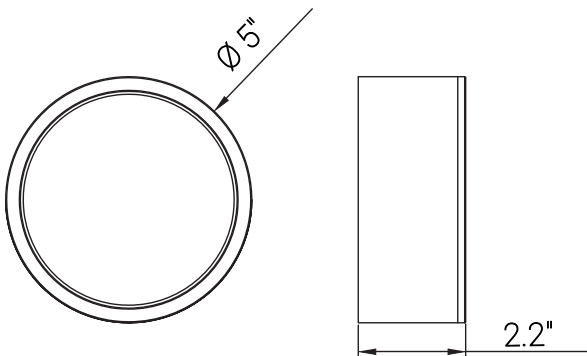

50740-SU

LFX/RND/15W/3SCT/BK

5" Round LED Flushmount Ceiling Fixture 30K-50K 120V Dimmable Black with Frosted Glass

Project: _____
Type: _____
Catalog #: _____
Date: _____
Comments: _____

Technical Specifications

Photometrics

Lumen	1000
Emitted Color	CCT Selectable
Color Temp	30K/40K/50K
Color Rendering Index (CRI)	80
Beam Angle	120°
Lifespan	50000

Electrical

Watt	15W
Input Voltage	120
Power Factor	>90%
Dimmable	Forward Phase (Triac or Incandescent)