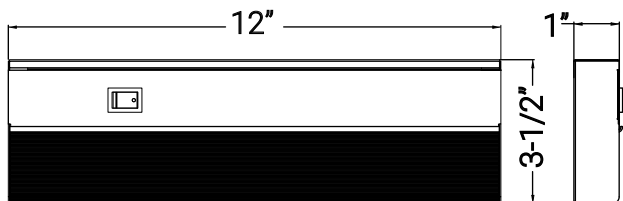

53077-SU

LFX/UC/HW/30K/90CRI/BK

6-Inch LED Undercabinet Hardwired Fixture, 6 Watts(30W=), 300 Lumens, 3000K Warm White, Dimmable, 90 CRI, ETL Listed, Black, For Residential & Commercial Use

Project: _____
Type: _____
Catalog #: _____
Date: _____
Comments: _____

Technical Specifications

Photometrics

Lumen	300
Emitted Color	Warm White
Color Temp	3000K
Color Rendering Index (CRI)	90
Beam Spread	120°
Lifespan	50000

Electrical

Watt	6
Input Voltage	120
Power Factor	0.9
Dimmable	Forward Phase (Triac or Incandescent)