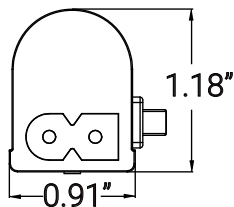

53108-SU

LFX/UC/22"/9W/SCT

LED 22 Inch Linkable Under Cabinet Light Fixture, 9 Watts, 120 Volts, 900 Lumens, Plug-In, Adjustable 3 CCT 3000K-5000K, 50,000 Hour Lifespan, ETL listed, Kitchen, Bathrooms, & Shelves

Project: _____
Type: _____
Catalog #: _____
Date: _____
Comments: _____

Technical Specifications

Photometrics

Lumen	900
Emitted Color	CCT Selectable
Color Temp	30K/40K/50K
Color Rendering Index (CRI)	80
Beam Spread	
Lifespan	50000

Electrical

Watt	9
Input Voltage	120
Power Factor	
Dimmable	Not Dimmable

Ratings / Certifications

Safety Certification	FALSE
DLC	FALSE
Operating Temperature	N/A
Warranty	5 Years

Construction

Fixture Material	Aluminum & PC
Fixture Finish	White
Lens Material	
Lens Finish	Frosted
Shape	Linear
Mounting	Under Cabinet