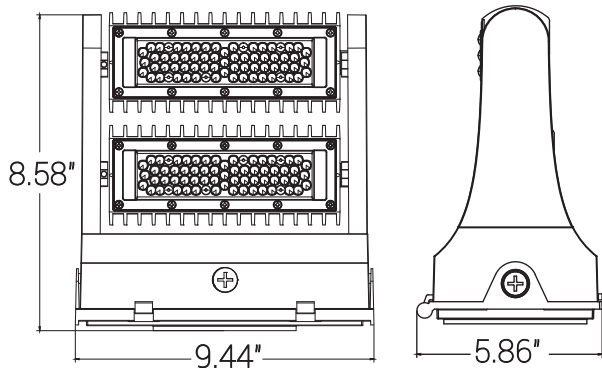

97094-SU

LFX/RWP/60W/3SCT

LED Rotatable Wall Pack Outdoor Light Fixture, 60 Watts, Multi-Volt, 10000 Lumens, Color Selectable 30K/40K/50K, Dimmable, 70 CRI, UL Listed, For Residential & Commercial Use

Project: _____
Type: _____
Catalog #: _____
Date: _____
Comments: _____

Technical Specifications

Photometrics

Lumen	8600
Emitted Color	CCT Selectable
Color Temp	30K/40K/50K
Color Rendering Index (CRI)	70+
Beam Spread	6H6V
Lifespan	50000

Electrical

Watt	60
Input Voltage	100-277
Power Factor	0.9
Dimmable	0-10V Low Voltage