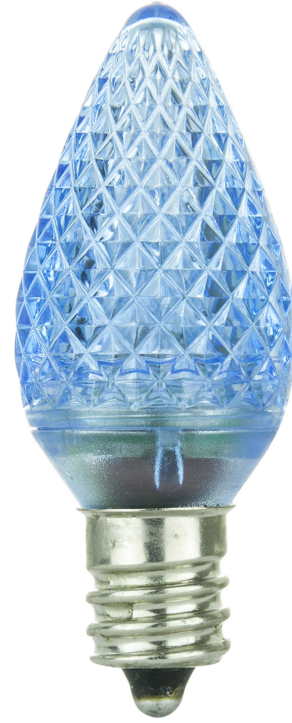

C Series

Sunlite L3C7/LED/B/6PK LED C7 0.4W Blue Colored Decorative Chandelier Light Bulbs, Candelabra (E12) Base, 6 Pack

Colored Series

DESCRIPTION:

Sunlite's colored decorative chandelier light bulbs are the perfect ornament for the home, office, bar and restaurant during the holiday season and beyond. Add to the décor of any space with a dash of colored lighting to create that impressive scene.

FEATURES:

- *On Average These Blue Decorative Chandeliers Light Bulbs Will Last You Up To 50,000 Hours*
- *This C7 Bulb Features A Candelabra (E12) Base*
- *Efficiently Uses Only 0.4 Watts Of Energy While Producing 1.8 Lumens Of Light*
- *Mercury Free, And UL Listed For You, Your Employees', Coworkers' And Family's Safety*
- *Perfect For A Variety Of Spaces For A Assortment Of Events Especially Holiday Parties*

SPECIFICATIONS:

General Characteristics

Bulb Shape	C7
Nanometer	465
Average Rated Hours	50000
Finish	Blue
Base	Candelabra Screw (E12)
Average Life Span Years	46
Dimmable	No

Electrical Characteristics

Watts	0.4
Volts	120

Light Characteristics

Lumens Brightness	1.8
Color Rendering Index CRI	82
Emitted Color	Blue

Additional Features

Mercury Free	Yes
---------------------	-----

Product Dimensions

MOL (in)	2.25
Diameter (in)	0.89
Item Dimension (in)	(W) 0.85 (H) 2.18 (D) 0.85
Item Weight (lb)	0.020
Package Dimension (in)	(W) 2.5 (H) 7.75 (D) 2.5
Package Weight (lb)	0.15