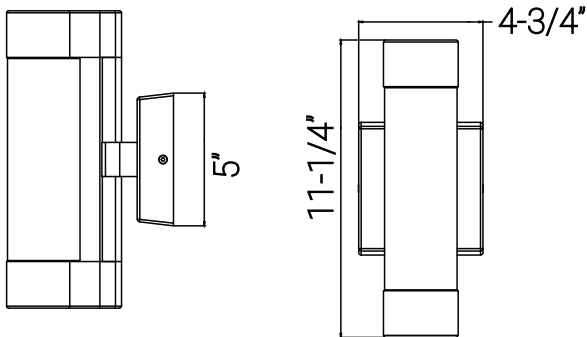

# 81041-SU

LFX/WS/SEEDY/CYL/12"/10W/SCT/BK

12-Inch LED Cylinder Outdoor Up & Down Wall Sconce, Clear Acrylic Cylinder, 10W, 600 Lmns, Color Selectable 30K/40K/50K, Dimmable, ETL Listed, Black, For Residential & Commercial Use