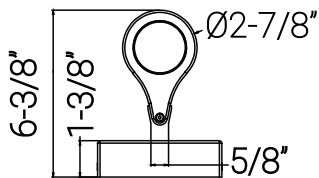

# 81041-SU

LFX/WS/SEEDY/CYL/12"/10W/SCT/BK

12-Inch LED Cylinder Outdoor Up & Down Wall Sconce, Clear Acrylic Cylinder, 10W, 600 Lmns, Color Selectable 30K/40K/50K, Dimmable, ETL Listed, Black, For Residential & Commercial Use