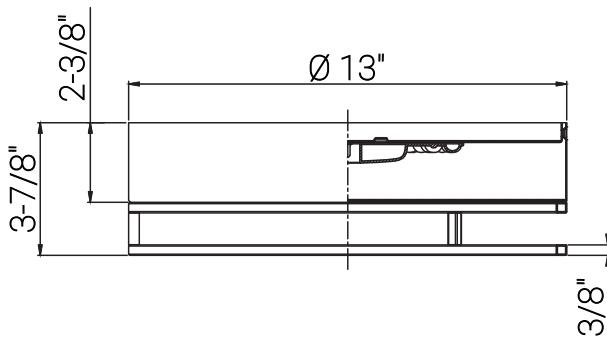

81045-SU

sunlite

LFX/DDR/13"/20W/SCT/BK/GD

13-Inch LED Double Round Decorative Ceiling Fixture, 20 Watts (100W=), 1000 Lumens, Color Selectable 30K/40K/50K, Dimmable, ETL Listed, Black & Gold, For Residential & Commercial Use

Project: _____
Type: _____
Catalog #: _____
Date: _____
Comments: _____

Technical Specifications

Photometrics

Lumen	1000
Emitted Color	CCT Selectable
Color Temp	30K/40K/50K
Color Rendering Index (CRI)	80
Beam Angle	120°
Lifespan	50000