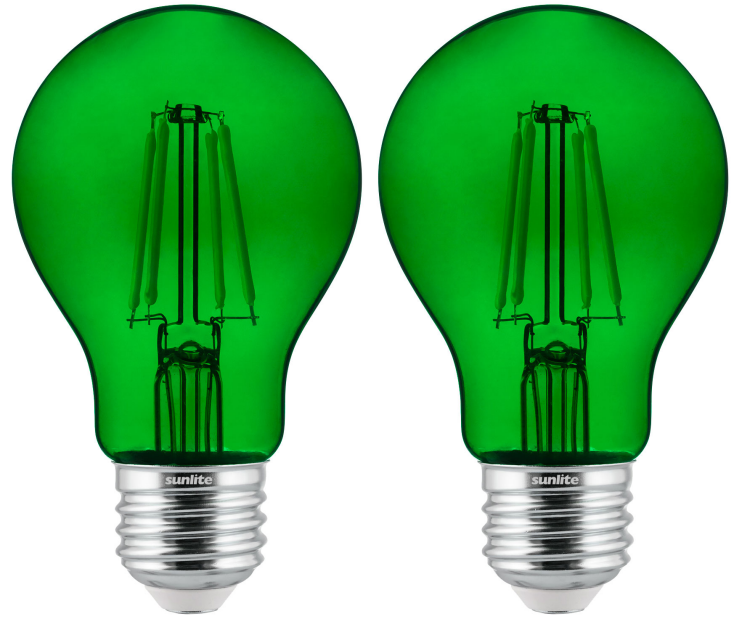

#### DESCRIPTION:

*Illuminate your space with a splash of color and a touch of elegance using the Sunlite LED Colored Filament A19 Light Bulb. With a common A19 shape and medium (E26) base they can be used to upgrade any standard fixture or lamp in your home or business. With a power consumption of only 4.5 watts, this LED bulb is an energy-efficient choice, helping you save on your electricity bills without compromising on the brightness. Built to last, it has an impressive average rated lifespan of 15,000 hours. UL Listed to meet strict safety and quality standards, assuring you of its reliability and durability. Rated for totally enclosed fixtures. Dimensions 4" L x 2.35" D.*

#### FEATURES:

- **VIBRANT LIGHT** - Emitting a rich and vibrant light, this bulb is designed to add a splash of color to any room or event, enhancing the aesthetic appeal. With a common A19 shape and medium (E26) base they can be used to upgrade any standard fixture or lamp in your home or business. They remain cool to the touch even when in use.
- **ENERGY EFFICIENT** - With a power consumption of only 4.5 watts, this LED bulb is an energy-efficient choice, helping you save on your electricity bills without compromising on the brightness. It provides extensive lighting coverage, illuminating your space uniformly and beautifully thanks to its 320-degree beam angle.
- **LONG LIFE LED** - Built to last, it has an impressive average rated lifespan of 15,000 hours, ensuring that you enjoy sustained lighting without the need for frequent replacements.
- **DIMMABLE** - This bulb comes with a dimmable feature, allowing you to adjust the light intensity according to your mood or the setting, creating the perfect ambiance.
- **SAFETY & QUALITY** - UL Listed to meet strict safety and quality standards, assuring you of its reliability and durability. Rated for totally enclosed fixtures. Dimensions 4" L x 2.35" D.