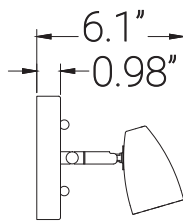

81146-SU

LFX/TRL/4H/23W/30K/CH

32" LED 4-Light Adjustable Track Light Fixture, 23 Watts (100W=), 1200 Lumens, 3000K Warm White, 120 Volts, Dimmable, ETL Listed, Chrome, For Residential & Commercial Use

Project: _____
Type: _____
Catalog #: _____
Date: _____
Comments: _____

Technical Specifications

Photometrics

Lumen	1200
Emitted Color	Warm White
Color Temp	3000K
Color Rendering Index (CRI)	80
Beam Angle	120°
Lifespan	50000

Electrical

Watt	23
Input Voltage	120
Power Factor	0.9
Dimmable	Forward Phase (Triac or Incandescent)

Ratings / Certifications

Safety Certification	ETL - Damp Location
Energy Star Certified	False
Operating Temperature	-4°F - 113°F
Warranty	5 Years

Construction

Fixture Material	Steel
Fixture Finish	Chrome
Lens Material	Acrylic
Lens Finish	White
Shape	Track
Mounting	Indoor