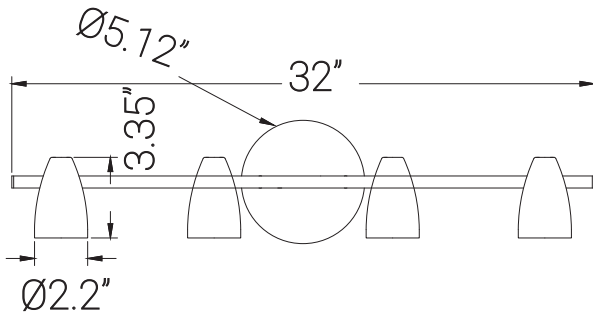

81146-SU

LFX/TRL/4H/23W/30K/CH

32" LED 4-Light Adjustable Track Light Fixture, 23 Watts (100W=), 1200 Lumens, 3000K Warm White, 120 Volts, Dimmable, ETL Listed, Chrome, For Residential & Commercial Use

Project: _____
Type: _____
Catalog #: _____
Date: _____
Comments: _____

Technical Specifications

Photometrics

Lumen	1200
Emitted Color	Warm White
Color Temp	3000K
Color Rendering Index (CRI)	80
Beam Angle	120°
Lifespan	50000

Electrical

Watt	23
Input Voltage	120
Power Factor	0.9
Dimmable	Forward Phase (Triac or Incandescent)

Ratings / Certifications

Safety Certification	ETL - Damp Location
Energy Star Certified	False
Operating Temperature	-4°F - 113°F
Warranty	5 Years

Construction

Fixture Material	Steel
Fixture Finish	Chrome
Lens Material	Acrylic
Lens Finish	White
Shape	Track
Mounting	Indoor