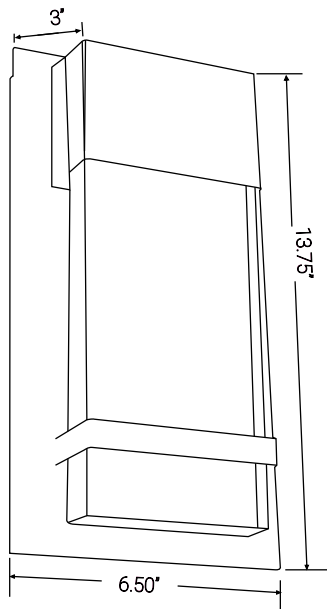

# 81170-SU

LFX/INN/WS/6.5"/12W/30K/BK/SEEDY

LED Wall Sconce with Rain Glass Panel, 12 Watts, 600 Lumens, Indoor/Outdoor, Black Finish, ADA Compliant, 3000K, ETL Listed

Project: \_\_\_\_\_  
Type: \_\_\_\_\_  
Catalog #: \_\_\_\_\_  
Date: \_\_\_\_\_  
Comments: \_\_\_\_\_