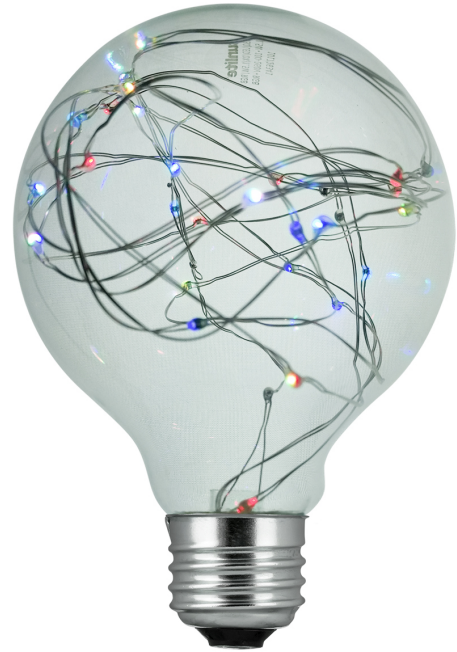

G Series

Sunlite 81183-SU LED G30 Globe String Light Bulb Decorative LightBulb 1 Pack RGB

Decorative

DESCRIPTION:

Sunlite's LED G30 vintage style decorative bulb is a true work of art and will bring a creative touch to your decor. The tiny LEDs run along a thin cord and produce a glowing romantic effect. It is ideal for pendants, sconces and string lights for holiday lighting, garden parties and bars. The LEDs have red blue and green chips in them and keep changing creating different colors and different designs. This long lasting bulb will run for 20,000 hours and will last over 18 years based on a 3 hour per day use. The energy saving LEDs draw only 1.5 watts and has an energy cost of only \$0.18 per year. Its standard medium (E26) base bulb will fit into most fixtures.

FEATURES:

- Sunlite's LED G30 decorative bulb is a true work of art and will bring a creative touch to your decor
- The tiny LEDs run along a thin cord and produce a glowing romantic effect. It is ideal for pendants, sconces and string lights for holiday lighting, garden parties and bars.
- This long lasting bulb will run for 20,000 hours and will last over 18 years based on a 3 hour per day use
- The energy saving LEDs draw only 1.5 watts and has an energy cost of only \$0.18 per year
- Its standard medium (E26) base bulb will fit into most fixtures

SPECIFICATIONS:

General Characteristics

Bulb Shape	G30
Average Rated Hours	20000
Finish	Clear
Base	Medium Screw (E26)
Average Life Span Years	18
Dimmable	No
Material	Glass

Electrical Characteristics

Watts	1.5
Volts	100-260
LED Chip Manufacturer	603
Power Factor	0.4

Light Characteristics

Color Rendering Index CRI	60
Emitted Color	RGB

Product Dimensions

MOL (in)	5.2
Diameter (in)	3.74
Item Dimension (in)	(W) 3.73 (H) 5.16 (D) 3.73
Item Weight (lb)	0.140
Package Dimension (in)	(W) 4.1 (H) 5.5 (D) 4.1
Package Weight (lb)	0.2