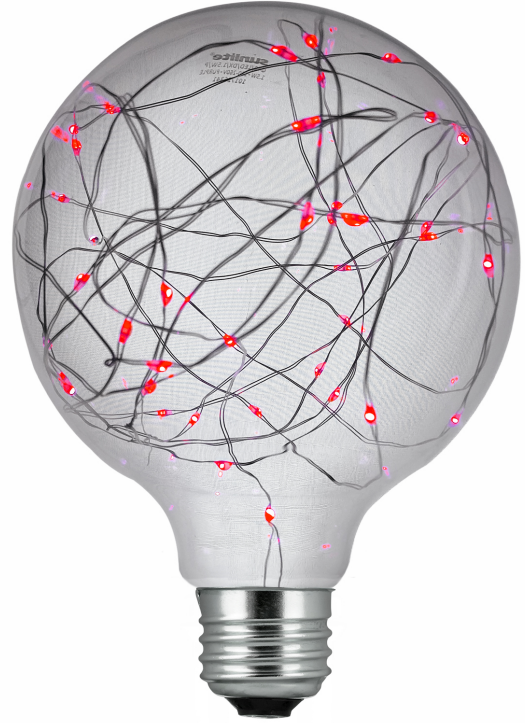

G Series

Sunlite 81184-SU LED G40 Globe String Light Bulb Decorative LightBulb Red 1 Pack

Decorative

DESCRIPTION:

Sunlite LED G40 vintage style decorative bulb is a true work of art and will bring a creative touch to your decor. The tiny leds run along a thin cord and produce a glowing romantic effect. It is ideal for pendants, sconces and string lights for holiday lighting, garden parties and bars. The bulb emits a charming Red color. This long lasting bulb will run for 20,000 hours and will last over 18 years based on a 3 hour per day use. The energy saving leds draw only 1.5 watts and has an energy cost of only \$0.18 per year. Its standard medium (E26) base bulb will fit into most fixtures.

FEATURES:

- Sunlite LED G40 decorative bulb is a true work of art and will bring a creative touch to your decor
- The tiny leds run along a thin cord and produce a glowing romantic effect. It is ideal for pendants, sconces and string lights for holiday lighting, garden parties and bars. The bulb emits a charming red color
- This long lasting bulb will run for 20,000 hours and will last over 18 years based on a 3 hour per day use
- The energy saving LEDs draw only 1.5 watts and has an energy cost of only \$0.18 per year
- Its standard medium (E26) base bulb will fit into most fixtures

SPECIFICATIONS:

General Characteristics

| | |
|--------------------------------|--------------------|
| Bulb Shape | G40 |
| Average Rated Hours | 20000 |
| Finish | Clear |
| Base | Medium Screw (E26) |
| Average Life Span Years | 18 |
| Dimmable | No |
| Material | Glass |

Electrical Characteristics

| | |
|------------------------------|---------|
| Watts | 1.5 |
| Volts | 100-260 |
| LED Chip Manufacturer | 603 |
| Power Factor | 0.4 |

Light Characteristics

| | |
|----------------------------------|-----|
| Color Rendering Index CRI | 60 |
| Emitted Color | Red |