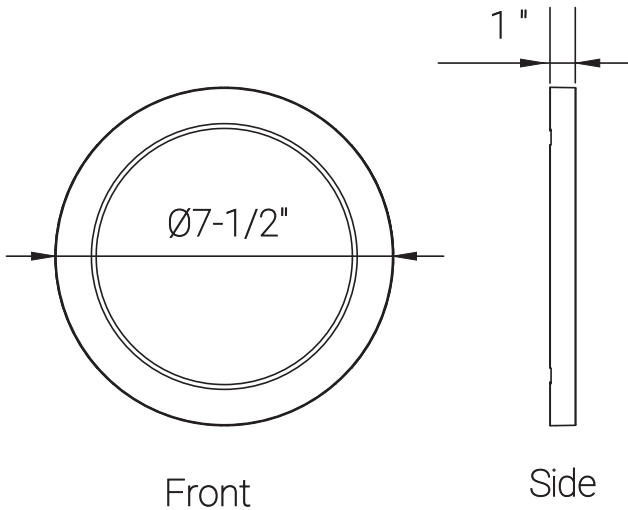

81206-SU

LFX/MP/7R/12W/30K/WH

7-Inch LED Round Mini Panel Light Fixture, 12 Watts (100W=), 750 Lumens, 3000K Warm White, 120 Volts, 90 CRI, Dimmable, ETL Listed, White, For Hallways, Living Room & Office Use

Project: _____
Type: _____
Catalog #: _____
Date: _____
Comments: _____

Technical Specifications

Photometrics

Lumen	750
Emitted Color	Warm White
Color Temp	3000K
Color Rendering Index (CRI)	90
Beam Angle	
Lifespan	