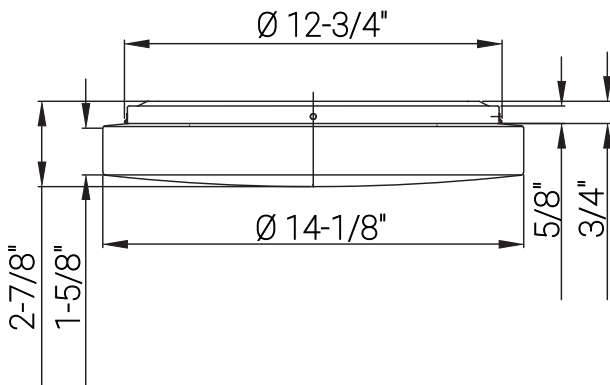

81212-SU

LFX/AM/14"/16W/30K/WH

14-Inch LED Round Drum Flush Mount Light Fixture, 16 Watts (100W=), 1120 Lumens, 3000K Warm White, Dimmable, 120 Volts, ETL Listed, White, For Living Room, Hallway & Office Use

Project: _____
Type: _____
Catalog #: _____
Date: _____
Comments: _____

Technical Specifications

Photometrics

Lumen	1120
Emitted Color	Warm White
Color Temp	3000K
Color Rendering Index (CRI)	80
Beam Angle	
Lifespan	