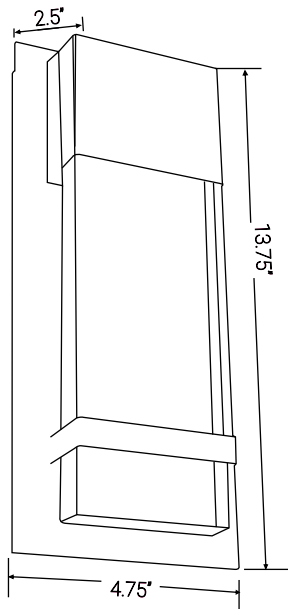

81222-SU

LFX/INN/WS/5"/9W/50K/BK/SEEDY

LED Wall Sconce with Rain Glass Panel, 9 Watts, 450 Lumens, Indoor/Outdoor, Black Finish, ADA Compliant, 5000K Daylight, ETL Listed

Project: _____
Type: _____
Catalog #: _____
Date: _____
Comments: _____

Technical Specifications

Photometrics

Lumen	450
Emitted Color	Super White
Color Temp	5000K
Color Rendering Index (CRI)	80+
Beam Spread	
Lifespan	50000

Electrical

Watt	9
Input Voltage	100-277
Power Factor	0.9
Dimmable	Not Dimmable