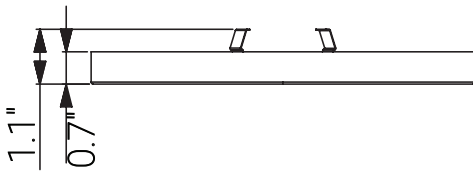

81284-SU

LFX/MP/7R/15W/CRI90/5SCT/WH

LED 7-Inch Round Mini Panel Light Fixture, 15W (75W=), 900 Lms, Color Selectable 27K/30K/35K/40K/50K, Dimmable, White Finish, 50,000 Hour Life Span, ETL Listed

Project: _____
Type: _____
Catalog #: _____
Date: _____
Comments: _____

Technical Specifications

Photometrics

Lumen	900
Emitted Color	CCT Selectable
Color Temp	27K/30K/35K/40K/50K
Color Rendering Index (CRI)	90
Beam Angle	120°
Lifespan	50000

Electrical

Watt	15
Input Voltage	120
Power Factor	0.9
Dimmable	Forward Phase (Triac or Incandescent)

Ratings / Certifications

Safety Certification	ETL - Damp Location
Energy Star Certified	False
Operating Temperature	-20° - 40°
Warranty	5 Years

Construction

Fixture Material	Steel & Plastic
Fixture Finish	White
Lens Material	Polycarbonate
Lens Finish	White
Shape	Round
Mounting	Indoor