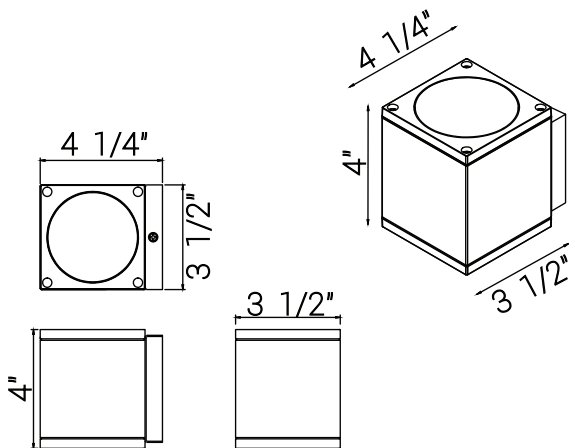

81292-SU

LFX/CUBE/UD/18W/SCT/BK

LED Cube Up And Down Outdoor Light Fixture, 18 Watts, 1300 Lumens, Color Selectable 30k/40k/50k, 80 CRI, ETL Listed, Black, For Residential & Commercial Use

Project: _____
Type: _____
Catalog #: _____
Date: _____
Comments: _____

Technical Specifications

Photometrics

Lumen	1300
Emitted Color	CCT Selectable
Color Temp	30K/40K/50K
Color Rendering Index (CRI)	80+
Beam Spread	
Lifespan	50000

Electrical

Watt	18
Input Voltage	120
Power Factor	
Dimmable	Not Dimmable