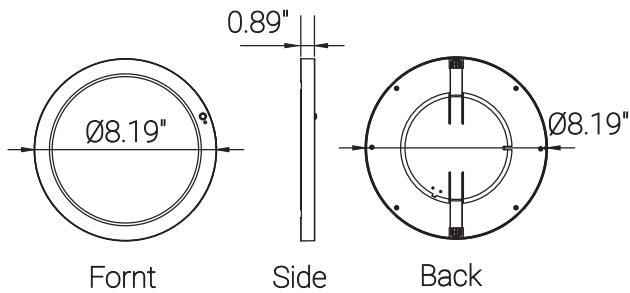

81327-SU

LFX/MP/8R/13W/MS/SCT

8-Inch Round Mini Panel Motion Sensor Light Fixture, 13 Watts, 1000 Lumens, Color Selectable 27K/30K/35K/40K/50K, 90 CRI, Dimmable, ETL Listed, Energy Star, Title-24 Compliant

Project: _____
Type: _____
Catalog #: _____
Date: _____
Comments: _____

Technical Specifications

Photometrics

Lumen	1000
Emitted Color	CCT Selectable
Color Temp	27K/30K/35K/40K/50K
Color Rendering Index (CRI)	90
Beam Angle	
Lifespan	50000