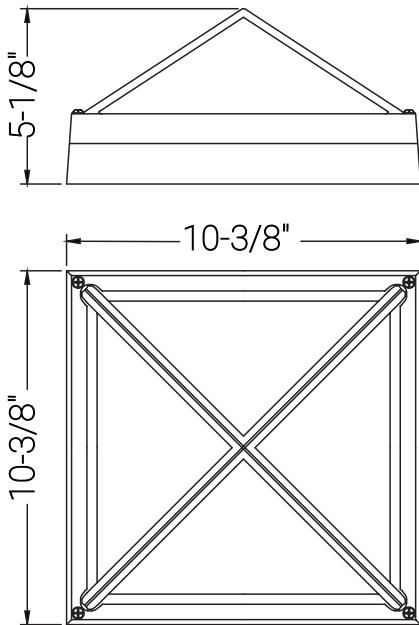

81328-SU

LFX/PYR/12W/3SCT/BK

10-Inch LED Pyramid Flush Mount Light Fixture, 12 Watts (75W=), 650 Lumens, Color Selectable 30K/40K/50K, Non-Dimmable, ETL Listed, Black, For Bedroom, Office and Hallway Use