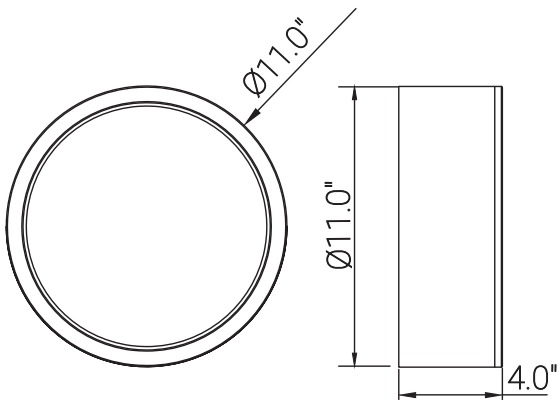

81377-SU

LFX/DCF/15W/SCT/11"/BK

11-Inch LED Solid Band Ceiling Light Fixture, 15 Watts (60W=), 950 Lumens, Color Selectable 30K/40K/50K, 80 CRI, Dimmable, ETL Listed, Black, for Residential & Commercial Use

Project: _____
Type: _____
Catalog #: _____
Date: _____
Comments: _____

Technical Specifications

Photometrics

Lumen	950
Emitted Color	CCT Selectable
Color Temp	30K/40K/50K
Color Rendering Index (CRI)	80
Beam Angle	
Lifespan	50000