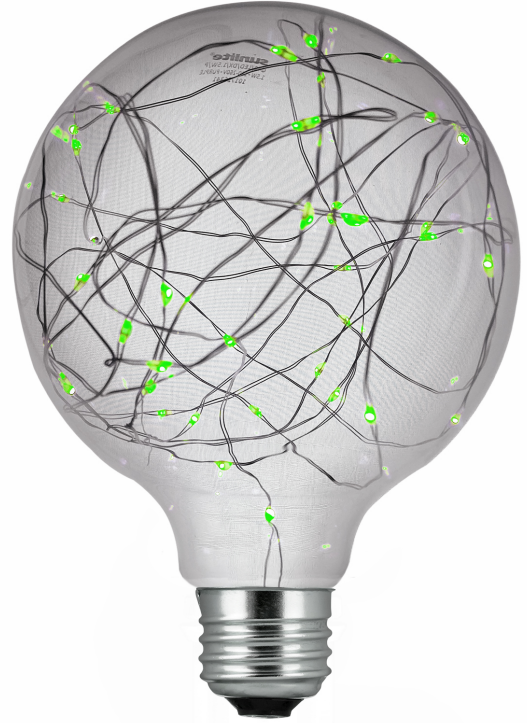

G Series

Sunlite 81187-SU LED G40 Globe String Light Bulb Decorative LightBulb Green 1 Pack

Decorative

DESCRIPTION:

Sunlite LED G40 vintage style decorative bulb is a true work of art and will bring a creative touch to your decor. The tiny leds run along a thin cord and produce a glowing romantic effect. It is ideal for pendants, sconces and string lights for holiday lighting, garden parties and bars. The bulb emits a charming green color. This long lasting bulb will run for 20,000 hours and will last over 18 years based on a 3 hour per day use. The energy saving leds draw only 1.5 watts and has an energy cost of only \$0.18 per year. Its standard medium (E26) base bulb will fit into most fixtures.

FEATURES:

- Sunlite LED G40 decorative bulb is a true work of art and will bring a creative touch to your decor
- The tiny LEDs run along a thin cord and produce a glowing romantic effect. It is ideal for pendants, sconces and string lights for holiday lighting, garden parties and bars. The bulb emits a charming green color
- This long lasting bulb will run for 20,000 hours and will last over 18 years based on a 3 hour per day use
- The energy saving LEDs draw only 1.5 watts and has an energy cost of only \$0.18 per year
- Its standard medium (E26) base bulb will fit into most fixtures

SPECIFICATIONS:

General Characteristics

Bulb Shape	G40
Average Rated Hours	20000
Finish	Clear
Base	Medium Screw (E26)
Average Life Span Years	18
Dimmable	No
Material	Glass

Electrical Characteristics

Watts	1.5
Volts	100-260
LED Chip Manufacturer	603
Power Factor	0.4

Light Characteristics

Color Rendering Index CRI	60
Emitted Color	Green

Product Dimensions

MOL (in)	6.8
Diameter (in)	4.92
Item Dimension (in)	(W) 4.74 (H) 6.62 (D) 4.74
Item Weight (lb)	0.210
Package Dimension (in)	(W) 5 (H) 6.9 (D) 5
Package Weight (lb)	0.35