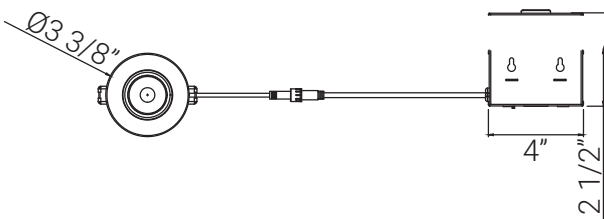

82098-SU

LFX/GDL/3R/8W/5SCT

LED 3" Round Gimbal Downlight 8W 90CRI Dimmable Energy Star 27K-50K White

Project: _____
Type: _____
Catalog #: _____
Date: _____
Comments: _____

Technical Specifications

Photometrics

Lumen	600
Emitted Color	CCT Selectable
Color Temp	27K/30K/35K/40K/50K
Color Rendering Index (CRI)	90
Beam Spread	38°
Lifespan	5

Electrical

Watt	8
Input Voltage	120
Power Factor	0.9
Dimmable	Forward Phase (Triac or Incandescent)