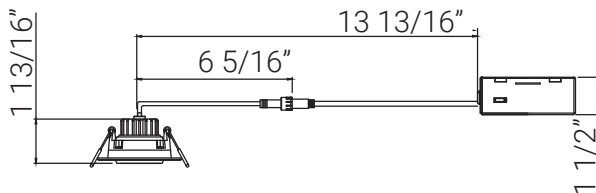

82098-SU

LFX/GDL/3R/8W/5SCT

LED 3" Round Gimbal Downlight 8W 90CRI Dimmable Energy Star 27K-50K White

Project: _____
Type: _____
Catalog #: _____
Date: _____
Comments: _____

Technical Specifications

Photometrics

Lumen	600
Emitted Color	CCT Selectable
Color Temp	27K/30K/35K/40K/50K
Color Rendering Index (CRI)	90
Beam Spread	38°
Lifespan	5

Electrical

Watt	8
Input Voltage	120
Power Factor	0.9
Dimmable	Forward Phase (Triac or Incandescent)

Ratings / Certifications

Safety Certification	ETL Listed - Wet Location
Operating Temperature	-4°F - 104°F
Warranty	5 Years

Construction

Fixture Material	Metal
Fixture Finish	White
Lens Material	Polycarbonate
Lens Finish	Clear
Shape	Round