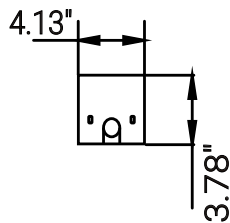

82099-SU

LFX/BB213/SCT/4FT/36W/EM

4-Foot Multi-Volt LED Rectangle Bracket Fixture, 36 Watts, 4680 Lumens, Selectable 3000K/4000K/5000K Color, 80 CRI, Dimmable, ETL Listed, White, For Residential & Commercial Use

Project: _____
Type: _____
Catalog #: _____
Date: _____
Comments: _____

Technical Specifications

Photometrics

Lumen	4680
Emitted Color	CCT Selectable
Color Temp	30K/40K/50K
Color Rendering Index (CRI)	80
Beam Spread	102.5°
Lifespan	50000

Electrical

Watt	36
Input Voltage	120-277
Power Factor	0.9
Dimmable	

Ratings / Certifications

Safety Certification	ETL - Damp Location
DLC	FALSE
Operating Temperature	N/A
Warranty	5 Years

Construction

Fixture Material	Iron
Fixture Finish	White
Lens Material	Acrylic
Lens Finish	Frosted
Shape	Linear
Mounting	Wall