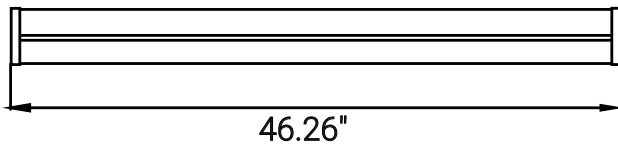

82099-SU

LFX/BB213/SCT/4FT/36W/EM

4-Foot Multi-Volt LED Rectangle Bracket Fixture, 36 Watts, 4680 Lumens, Selectable 3000K/4000K/5000K Color, 80 CRI, Dimmable, ETL Listed, White, For Residential & Commercial Use

Project: _____
Type: _____
Catalog #: _____
Date: _____
Comments: _____

Technical Specifications

Photometrics

Lumen	4680
Emitted Color	CCT Selectable
Color Temp	30K/40K/50K
Color Rendering Index (CRI)	80
Beam Spread	102.5°
Lifespan	50000

Electrical

Watt	36
Input Voltage	120-277
Power Factor	0.9
Dimmable	

Ratings / Certifications

Safety Certification	ETL - Damp Location
DLC	FALSE
Operating Temperature	N/A
Warranty	5 Years

Construction

Fixture Material	Iron
Fixture Finish	White
Lens Material	Acrylic
Lens Finish	Frosted
Shape	Linear
Mounting	Wall