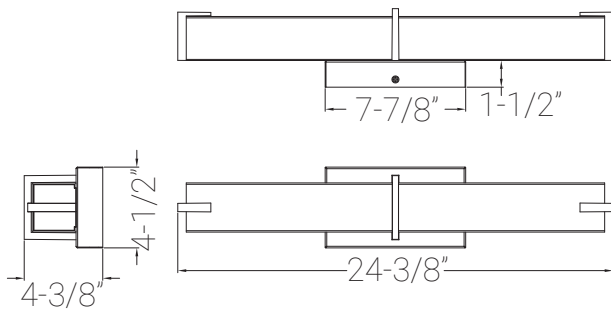

85094-SU

LFX/VF/24"/20W/SCT/BN

Sunlite 85094 24-Inch LED Linear Vanity Light Fixture, 20 Watts (120W=), 1300 Lumens, Color Selectable 30K/40K/50K, Dimmable, ETL Listed, Brushed Nickel, For Bathroom, Powder Room & Walls Use

Project: _____
Type: _____
Catalog #: _____
Date: _____
Comments: _____

Technical Specifications

Photometrics

Lumen	1300
Emitted Color	CCT Selectable
Color Temp	30K/40K/50K
Color Rendering Index (CRI)	80
Beam Spread	120°
Lifespan	50000

Electrical

Watt	20
Input Voltage	120
Power Factor	0.9
Dimmable	TRUE

Ratings / Certifications

Safety Certification	ETL - Damp Location
Operating Temperature	<45°
Warranty	5 Years

Construction

Fixture Material	Aluminum & Steel
Fixture Finish	Brushed Nickel
Lens Material	Acrylic
Lens Finish	White
Shape	Linear
Mounting	Wall