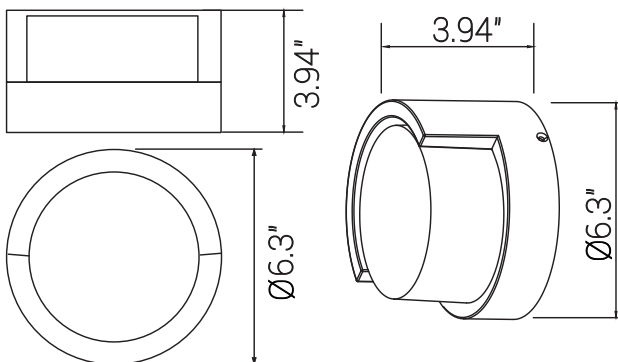

85109-SU

LFX/WS/RC/12W/SCT/WH

LED Round Modern Outdoor Light Fixture with Canopy, 12 Watts, 850 Lumens, Color Selectable 30K/40K/50K, 90 CRI, ETL Listed, White, for Entryway, Garage and Porches

Project: _____
Type: _____
Catalog #: _____
Date: _____
Comments: _____

Technical Specifications

Photometrics

Lumen	850
Emitted Color	CCT Selectable
Color Temp	30K/40K/50K
Color Rendering Index (CRI)	90+
Beam Spread	120°
Lifespan	50000

Electrical

Watt	12
Input Voltage	120
Power Factor	0.9
Dimmable	Not Dimmable

Ratings / Certifications

Safety Certification	ETL Listed - Wet Location
Operating Temperature	-20°F - 122°F
Warranty	5 Years

Construction

Fixture Material	Aluminum & Steel
Fixture Finish	White
Lens Material	Acrylic
Lens Finish	Clear & White
Shape	Round
Mounting	Wall
Usage	Outdoor