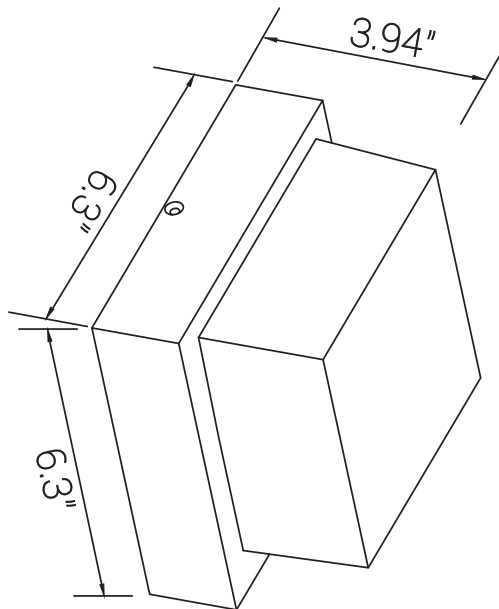

85110-SU

LFX/WS/SQ/12W/SCT/BK

LED Square Modern Outdoor Light Fixture, 12 Watts, 850 Lumens, Color Selectable 30K/40K/50K, 90 CRI, ETL Listed, Black, For Entryway, Garage and Porches

Project: _____
Type: _____
Catalog #: _____
Date: _____
Comments: _____

Technical Specifications

Photometrics

Lumen	850
Emitted Color	CCT Selectable
Color Temp	30K/40K/50K
Color Rendering Index (CRI)	90+
Beam Spread	120°
Lifespan	50000

Electrical

Watt	12
Input Voltage	120
Power Factor	0.9
Dimmable	Not Dimmable