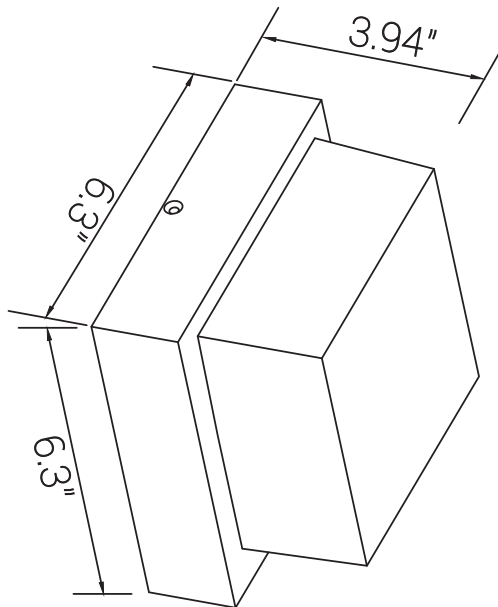

# 85112-SU

LFX/WS/SQ/12W/SCT/WH

LED Square Modern Outdoor Light Fixture, 12 Watts, 850 Lumens, Color Selectable 30K/40K/50K, 90 CRI, ETL Listed, White, For Entryway, Garage and Porches

Project: \_\_\_\_\_  
Type: \_\_\_\_\_  
Catalog #: \_\_\_\_\_  
Date: \_\_\_\_\_  
Comments: \_\_\_\_\_