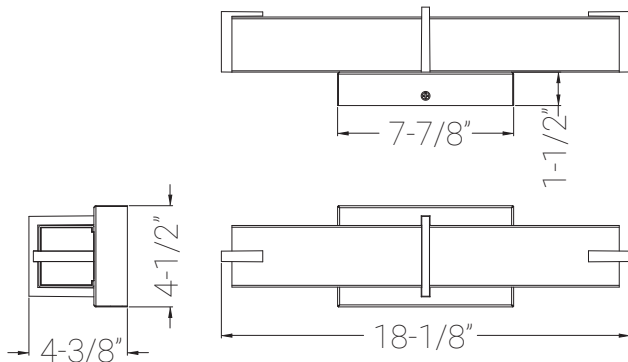

85119-SU

LFX/VF/18"/15W/SCT/BN

Sunlite 85119 18-Inch LED Linear Vanity Light Fixture, 15 Watts (80W=), 950 Lumens, Color Selectable 30K/40K/50K, Dimmable, ETL Listed, Brushed Nickel, For Bathroom, Hallways & Walls

Project: _____
Type: _____
Catalog #: _____
Date: _____
Comments: _____

Technical Specifications

Photometrics

Lumen	950
Emitted Color	CCT Selectable
Color Temp	30K/40K/50K
Color Rendering Index (CRI)	80
Beam Spread	120°
Lifespan	50000

Electrical

Watt	15
Input Voltage	120
Power Factor	0.9
Dimmable	TRUE

Ratings / Certifications

Safety Certification	ETL - Damp Location
Operating Temperature	<45°
Warranty	5 Years

Construction

Fixture Material	Aluminum & Steel
Fixture Finish	Brushed Nickel
Lens Material	Acrylic
Lens Finish	White
Shape	Linear
Mounting	Wall