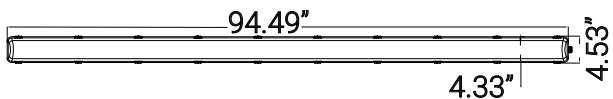

85261-SU

LFX/VTS/8'/3MW/3SCT

LED 8-Foot Linear Vaporproof Fixture, Power Selectable 72W/80W/100W, Color Selectable 35K/40K/50K, 13500 Lumens, Dimmable, 120-277 Volts, ETL Listed, For Residential & Commercial Use

Project: _____
Type: _____
Catalog #: _____
Date: _____
Comments: _____

Technical Specifications

Photometrics

Lumen	9800/11000/13500
Emitted Color	CCT Selectable
Color Temp	35K/40K/50K
Color Rendering Index (CRI)	80
Beam Spread	
Lifespan	50000