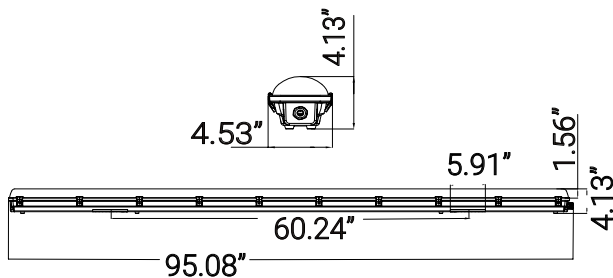

85261-SU

LFX/VTS/8'/3MW/3SCT

LED 8-Foot Linear Vaporproof Fixture, Power Selectable 72W/80W/100W, Color Selectable 35K/40K/50K, 13500 Lumens, Dimmable, 120-277 Volts, ETL Listed, For Residential & Commercial Use

Project: _____
Type: _____
Catalog #: _____
Date: _____
Comments: _____

Technical Specifications

Photometrics

Lumen	9800/11000/13500
Emitted Color	CCT Selectable
Color Temp	35K/40K/50K
Color Rendering Index (CRI)	80
Beam Spread	
Lifespan	50000