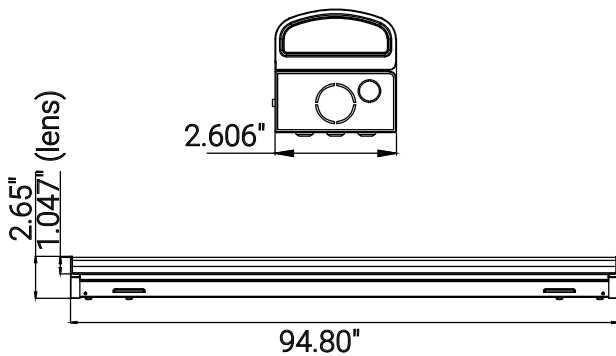

85628-SU

SF/ST/LN/96/MW/83S/MV/WH

LED Linear Strip Light Fixture, Power Selectable 30W/45W/60W, 120-277 Volts, 4329-8560 Lmns, Color Selectable 35K/40K/50K, Dimmable, ETL & DLC Listed, RoHS, 140 Degree Beam Angle, White

Project: _____
Type: _____
Catalog #: _____
Date: _____
Comments: _____

Technical Specifications

Photometrics

Lumen	4329/6435/8560
Emitted Color	CCT Selectable
Color Temp	35K/40K/50K
Color Rendering Index (CRI)	80
Beam Spread	140x110
Lifespan	50000