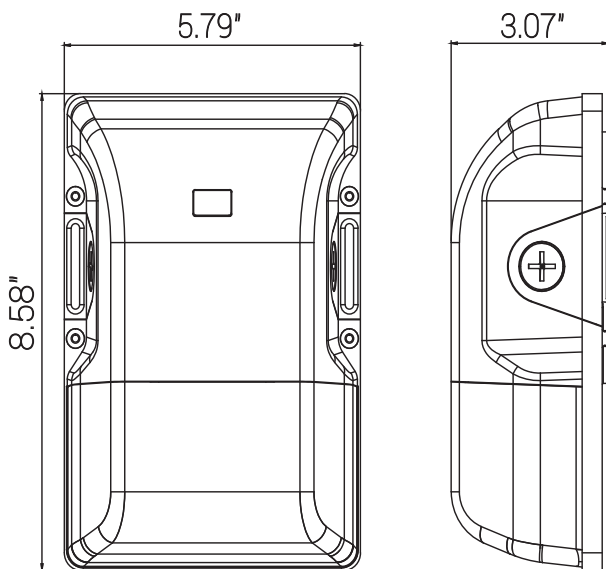

85527-SU

LFX/MWP/SCT/15W/PC

85527-SU Selectable LED Outdoor Mini Wall Pack Light Fixture, 15 Watts (100W Equivalent), 120-277 Volts, 1800 Lumens, Built-In Photocell, 50,000 Hour Life Span, UL Listed, 30K/40K/50K Color Temp, Bronze Finish

Project: _____
Type: _____
Catalog #: _____
Date: _____
Comments: _____

Technical Specifications

Photometrics

Lumen	1800
Emitted Color	CCT Selectable
Color Temp	30K/40K/50K
Color Rendering Index (CRI)	80+
Beam Spread	
Lifespan	50000