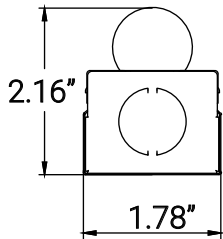

85550-SU

LFX/ST/2FT/1L/10W/SCT

2-Foot LED Linear Strip Light Fixture, 10 Watts, 1150 Lumens, Selectable 3 CCT 3000K-5000K, Dimmable, 50,000 Hour Life Span, 83 CRI, Surface Mount, Steel Body, ETL & DLC Listed

Project: _____
Type: _____
Catalog #: _____
Date: _____
Comments: _____

Technical Specifications

Photometrics

Lumen	1150
Emitted Color	CCT Selectable
Color Temp	30K/40K/50K
Color Rendering Index (CRI)	83
Beam Spread	108°
Lifespan	50000