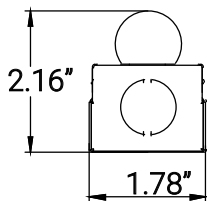

85551-SU

LFX/ST/4FT/1L/20W/SCT

4-Foot LED Linear Strip Light Fixture, 20 Watts, 2300 Lumens, Selectable 3 CCT 3000K-5000K, Dimmable, 50,000 Hour Life Span, 83 CRI, Surface Mount, Steel Body, ETL & DLC Listed