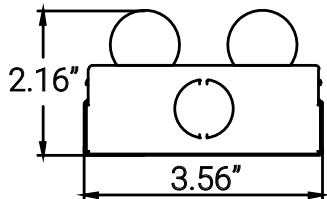

# 85552-SU

LFX/ST/2FT/2L/20W/SCT

2' LED Linear Strip Light Fixture, 20W, 2300 Lmns, Selectable CCT 3000K-5000K, Dimmable, 50,000 Hour Life Span, 83 CRI, Surface Mount, Steel Body, ETL & DLC Listed

Project: \_\_\_\_\_  
Type: \_\_\_\_\_  
Catalog #: \_\_\_\_\_  
Date: \_\_\_\_\_  
Comments: \_\_\_\_\_