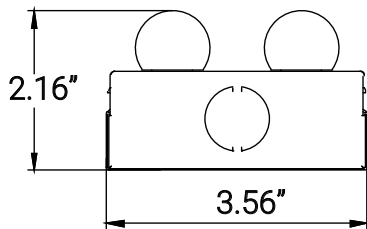

85553-SU

LFX/ST/4FT/2L/40W/SCT

4-Foot LED Linear Strip Light Fixture, 40 Watts, 4600 Lumens, Selectable 3 CCT 3000K-5000K, Dimmable, 50,000 Hour Life Span, 83 CRI, Surface Mount, Steel Body, ETL & DLC Listed

Project: _____
Type: _____
Catalog #: _____
Date: _____
Comments: _____

Technical Specifications

Photometrics

Lumen	4600
Emitted Color	CCT Selectable
Color Temp	30K/40K/50K
Color Rendering Index (CRI)	83
Beam Spread	108°
Lifespan	50000